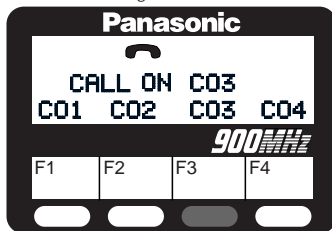

900 MHz WIRELESS TELEPHONE

KX-T7885

900 MHz Multi-Line Wireless Telephone

Now there's no need to wait at your desk for those important phone calls! The KX-T7885 proprietary multi-line wireless phone gives you the mobility and clarity of 900 MHz operation, plus the functionality of a powerful system phone. Just clip the compact handset to your belt or purse and you're ready to take or make calls from anywhere within range. An essential communications tool for both busy offices and homes, the KX-T7885 can accommodate as many as 12 CO lines. It also possesses a host of sophisticated features that you can control with the handset's flexible keys and function buttons. A 3-line LCD readout helps make it easy to use and a headset jack lets you connect an optional hands-free headset. It's the ideal phone for people on the go!

■ 900 MHz Wireless Operation

Provides clear sound, enhanced range and reduced interference from radios, computer monitors and fluorescent lighting compared to ordinary wireless phones.

■ Flexible Keys for up to 12 CO Lines

The portable handset features 4 flexible keys with 3 positions each. In PBX mode, these keys can be programmed to access a total of up to 12 CO (central office) lines, system features or a combination of both. In SLT mode, they can be used to store 12 telephone numbers for convenient one-touch dialing.

■ Caller ID Compatible*

When integrated with a Panasonic Digital Super Hybrid or Super Hybrid phone system, the KX-T7885 can display an incoming caller's phone number or name for effective call screening.

■ 6 Ringer Modes

The KX-T7885 features 6 different ringer modes. There are standard high, medium and low rings, as well as a step ringer that gradually increases in volume. The vibrator ring is perfect for use in situations when an audible ring would not be desirable. Additionally, the ringer can be set to the OFF position.

■ 3-Line Multi-Function LCD Readout

Provides helpful information like Caller ID data*, call information, line status, and flexible key number or name. It also features indicators for programming mode, intercom mode, message waiting status and more.

■ Hands-Free Headset Jack

Now there's no need to interrupt your workflow just to answer the phone. You can connect an optional hands-free headset to the KX-T7885 for automatic answering of intercom calls, plus access to features like BGM and Paging.

■ Combination Buttons

By pressing the FUNC key and one of the assigned numerical keys, you can access certain features including Pause, Conference, Call Forward, DND and Flash.

■ Wall-Mountable Base Antenna

You can keep the handset cradle on your desk and position the base antenna in a location that is central to your workspace, enabling you to maximize your range within that space.

■ Handset Cradle/Spare Battery Charger**

Allows you to charge a spare battery*** while using another in the handset.

■ 12 One-Touch and 10 Auto Dial Numbers****

Allows you to store up to 12 phone numbers for one-touch dialing. You can also store 10 additional numbers for convenient speed dialing. Each phone number can be up to 20 digits in length, enabling you to include access codes.

■ High Capacity, Quick Charging NiMH Battery

■ Handy Belt Clip

■ Message Waiting Indicator

■ 30-Channel Auto Scanning

■ Handset Locator

■ Sound Charger™ Noise Reduction Technology

■ FWD, DND, Redial, Transfer and Hold Keys

KX-T7885 Specifications

BASE UNIT:

Duplex Frequency Bands:	902.125/927.600 MHz
Specific Channel Numbers:	30
Adjacent Channel Rejection:	60 dB
Sensitivity:	1.0µV for 15 dB
Dial Mode:	Tone (DTMF)/Pulse
ID Code:	20-bit
Power Source:	AC Adaptor
Dimensions (HxWxD):	1-5/8" x 4-3/4" x 6-13/16"
Weight:	0.70 lb. (315 g)

CHARGING UNIT:

Power Source:	AC Adaptor
Dimensions (HxWxD):	4-5/8" X 3-3/8" X 2-5/16"
Weight:	0.33 lb. (150 g)

PORTABLE HANDSET:

Duplex Frequency Bands:	902.125/927.600 MHz
Specific Channel Numbers:	30
Adjacent Channel Rejection:	60 dB
Sensitivity:	1.0µV for 15 dB
Speed Dial	12 one-touch (F1-F12), 20 digits each***
Memory Capacity:	10 auto dial (feature code access), 20 digits each***
Redial:	Up to 30 digits
Pause:	3.5 seconds
Flash:	700 ms
ID Code:	20-bit
Power Source:	Ni-MH Battery
Charging Time:	1.5 hours
Talk Time:	4 hours
Standby Time:	3 days
Dimensions (HxWxD):	7-9/16" X 1-15/16" X 1-3/16"
Weight:	0.42 lb. (191 g)